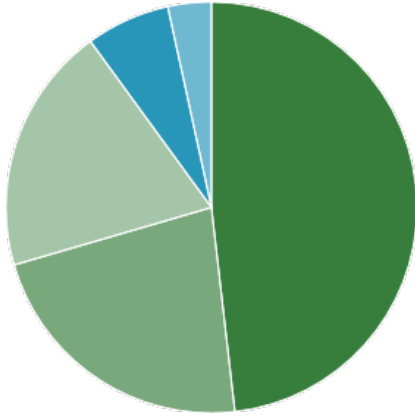

## Voting Results

Total Votes  
**15,793**

	COUNT	PERCENT COUNTRY	PERCENT OVERALL
■ Brian Lowe, NJ	<b>7,610</b>	48.19%	48.19%
■ Marie Tierney-Young, Pittsburgh, PA	<b>3,523</b>	22.31%	22.31%
■ Tom Lee, Boston, MA	<b>3,077</b>	19.48%	19.48%
■ Tyler Tully, TX	<b>1,045</b>	6.62%	6.62%
■ Rosemary Dooley, NYC	<b>538</b>	3.41%	3.41%